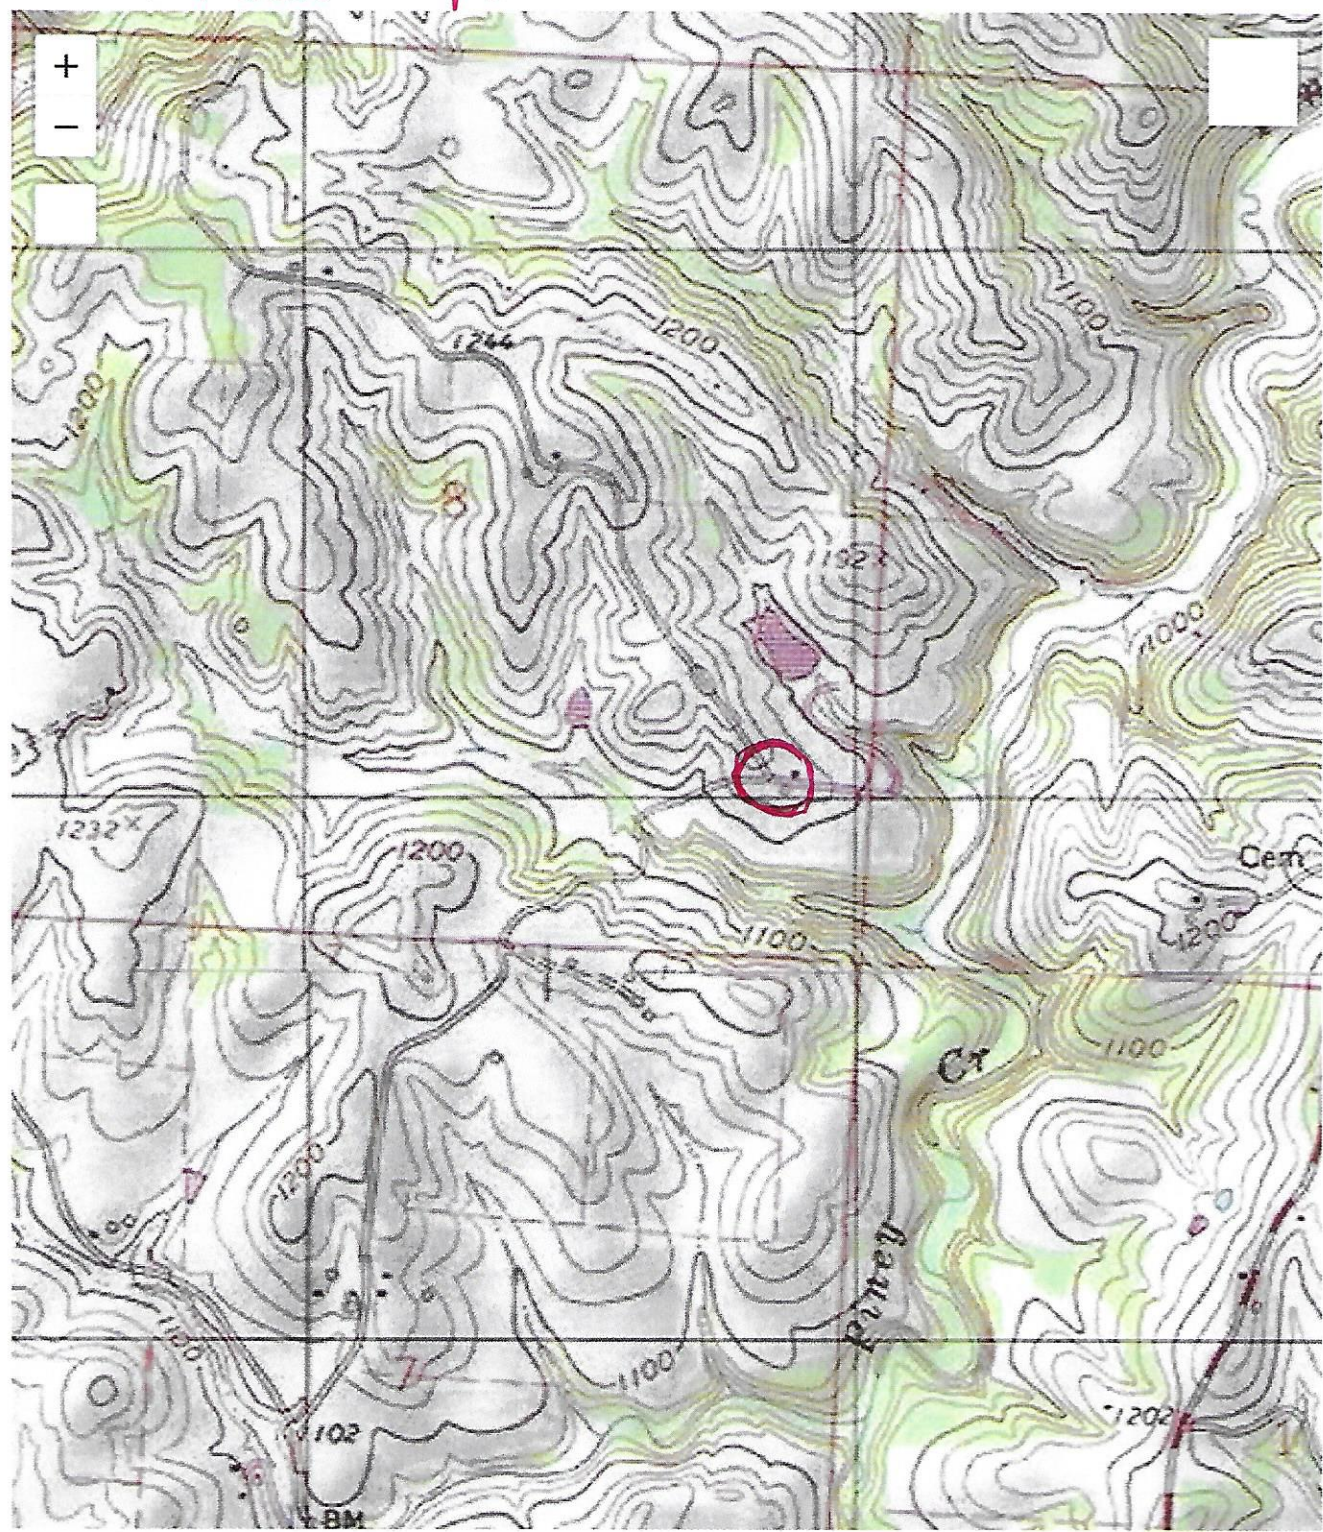

Salt Fork State Park and Wildlife Area Topo Map in Guernsey County Ohio

Raven Rocks Topo

 [Print this map](#)

Map provided by TopoZone.com